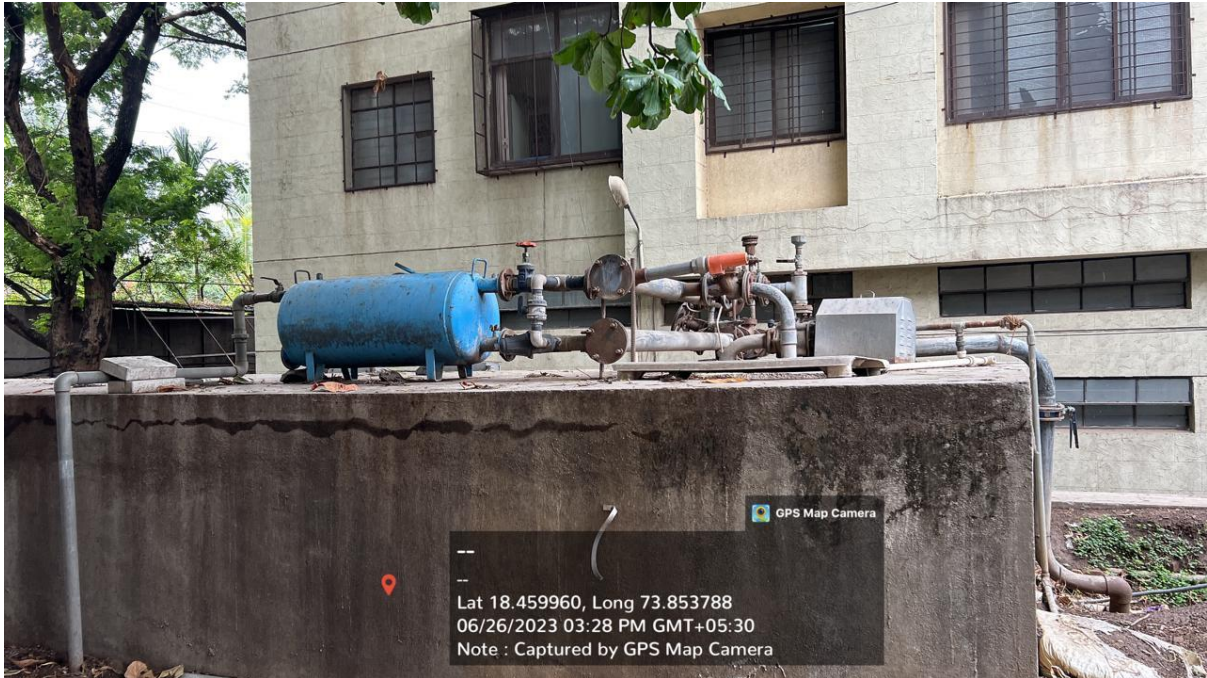

Index

Sr. No.	Name of Document
1	Geo-tagged photographs/videos of the facilities.

Management of the various types of degradable and non-degradable waste

Waste recycling system.

- Vermi compost pits are set up in college for wastes. Leaves and other plant waste that is collected in the gardens are used to create compost.
- Degradable solid waste collected from canteen are dumped in the Vermicomposting Unit to make some Organic fertilizer which are used for Gardening.

Vermi Compost

Water conservation

Green Campus initiatives

Pedestrian Friendly pathways -

- The goal of these Pedestrian friendly roads is to preserve and enhance pedestrians and to encourage walking as an attractive means of transportation as well as for leisure, recreation, and health.
- To reduce environmental pollution, only students and staff vehicles are allowed, also entire roads are monitored by security.
- The building is surrounded by lawns and beautiful trees. Tree plantation is conducted from time to time to create clean and green campus.